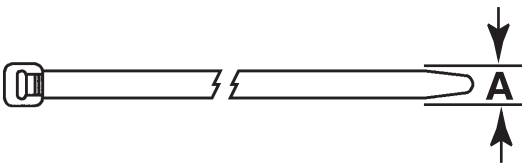

© Panduit Corp. 2015

For installing: Pan-Ty, Dome-Top Barb Ty, Sta-Strap, Contour-Ty, Super-Grip and In-Line Cable Ties of Subminiature, Miniature, Intermediate and Standard cross sections.

ENGLISH

TOOL MAINTENANCE: GTS-E
This tool requires no maintenance.

REPLACEMENT KITS/ACCESSORIES:

- (Sold Separately)
D: KGTS-ETL – Tension Locking Kit
E: KGTSBLD – Blade Replacement Kit
F: WB27359D01 – Blade Guard
WB25091A01 – Extended Blade Guard

DEUTSCH

WARTUNG: GTS-E
Dieses Werkzeug ist wartungsfrei.